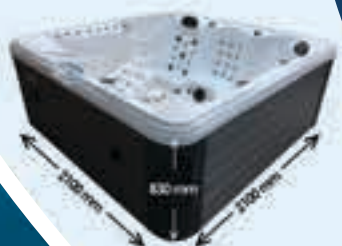

Blue River Bay

Moonstone Bay

BlueWhaleSpa

BlueWhaleSpa

Level 7

8 Level

Blue River Bay

Moonstone Bay

JETS:
108 - 114

PUMP SYSTEM:
x3 3HP PUMPS
x1 CIRC PUMP

STANDARD
INSULATION

LED LIGHTS:
23 - 24

SIZE:
2100 X 2100
X 830

JETS:
107 - 110

PUMP SYSTEM:
x4 Stormforce9™ PUMPS
x1 CIRC PUMP

HEAT DEFENCE +
INSULATION