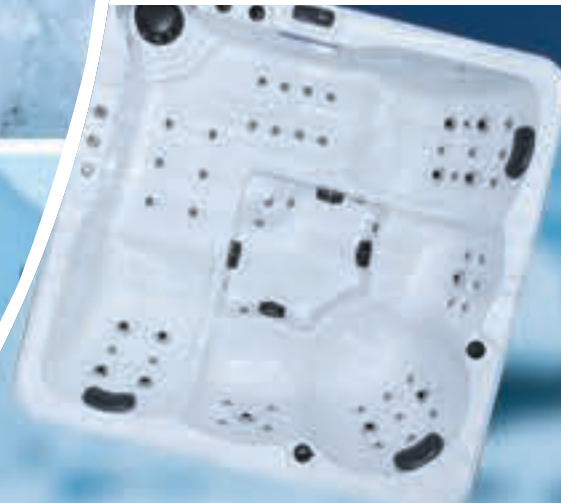

Ocean Grove III

BlueWhaleSpa

BlueWhaleSpa