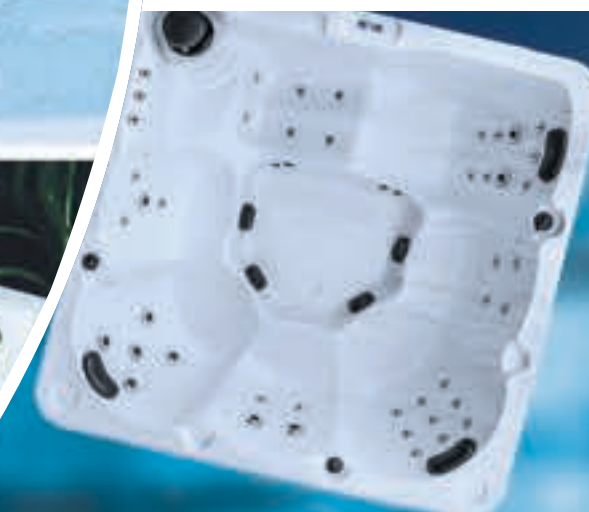

JETS:
38 - 41

PUMP SYSTEM:
**x2 Stormforce7™ PUMPS
x1 CIRC PUMP**

**x3
FOUNTAINS**

1 Level

Ivy Beach VI

Summer Breeze III

BlueWhaleSpa

BlueWhaleSpa